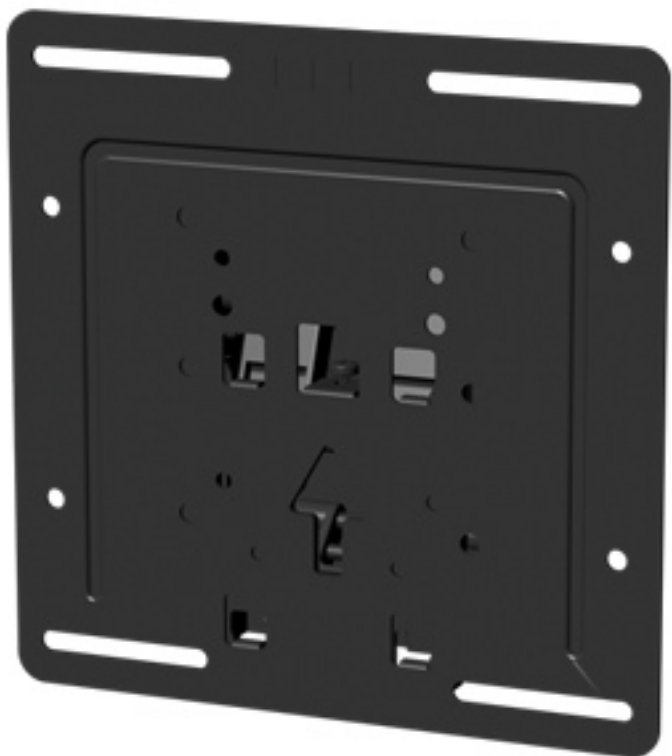

## TM37

### Small Manual Tilt Mount

Our TM37 is a compact tilt mount that offers a simple solution for mounting your flat panel TV to a single stud. Tilt Balance feature coupled with our unique Stabilization Technology allows effortless viewing adjustment and eliminates the need to loosen or tighten knobs to lock in place. Slim 1.5" profile complements today's slim flat panel TVs yet allows easy cable and wire management. User friendly design and simple to install.

### Specifications:

- Fits Most: 19" - 37" Flat Panel TVs
- Weight Capacity: Up to 50 lbs
- Variable Tilt: 0°/-15°
- Profile: 1.5"
- Included: Mounting hardware
- Color: Black
- Package Dimensions: 9.5" x 9.5" x 1.9" (w x d x h)
- VESA Compatibility: 75mm x 75mm, 100mm x 100mm, 200mm x 100mm, 200mm x 200mm
- Warranty: 1 year
- Certifications: UL, CUL, CE

### Benefits:

- Tilt Balance feature allows smooth and effortless viewing angle adjustment
- Stabilization Technology eliminates the need for knobs
- Compact design with up to 15° of tilt down angle
- Easy to use and simple to install
- Mounting hardware included
- Low profile - discretely hidden behind the TV
- \$10,000 Component Assurance G